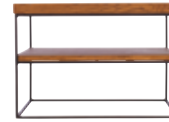

180CM DINING TABLE £895
H77cm W180cm D90cm [190825]

220CM DINING TABLE £995
H77cm W220cm D100cm [190826]

WIDE SIDEBOARD £1,250
H84cm W150cm D44cm [190807]

WIDE SIDEBOARD £1,295
H86cm W158cm D46cm [190808]

LAMP TABLE £275
H42cm W60cm D60cm [190811]

COFFEE TABLE £595
H40cm W120cm D70cm [190810]

CONSOLE TABLE £495
H77.5cm W120cm D42cm [190818]

LARGE TV UNIT £925
H54cm W150cm D44cm [190812]

2 DOOR SIDEBOARD £995
H79.8cm W120cm D46cm [190815]