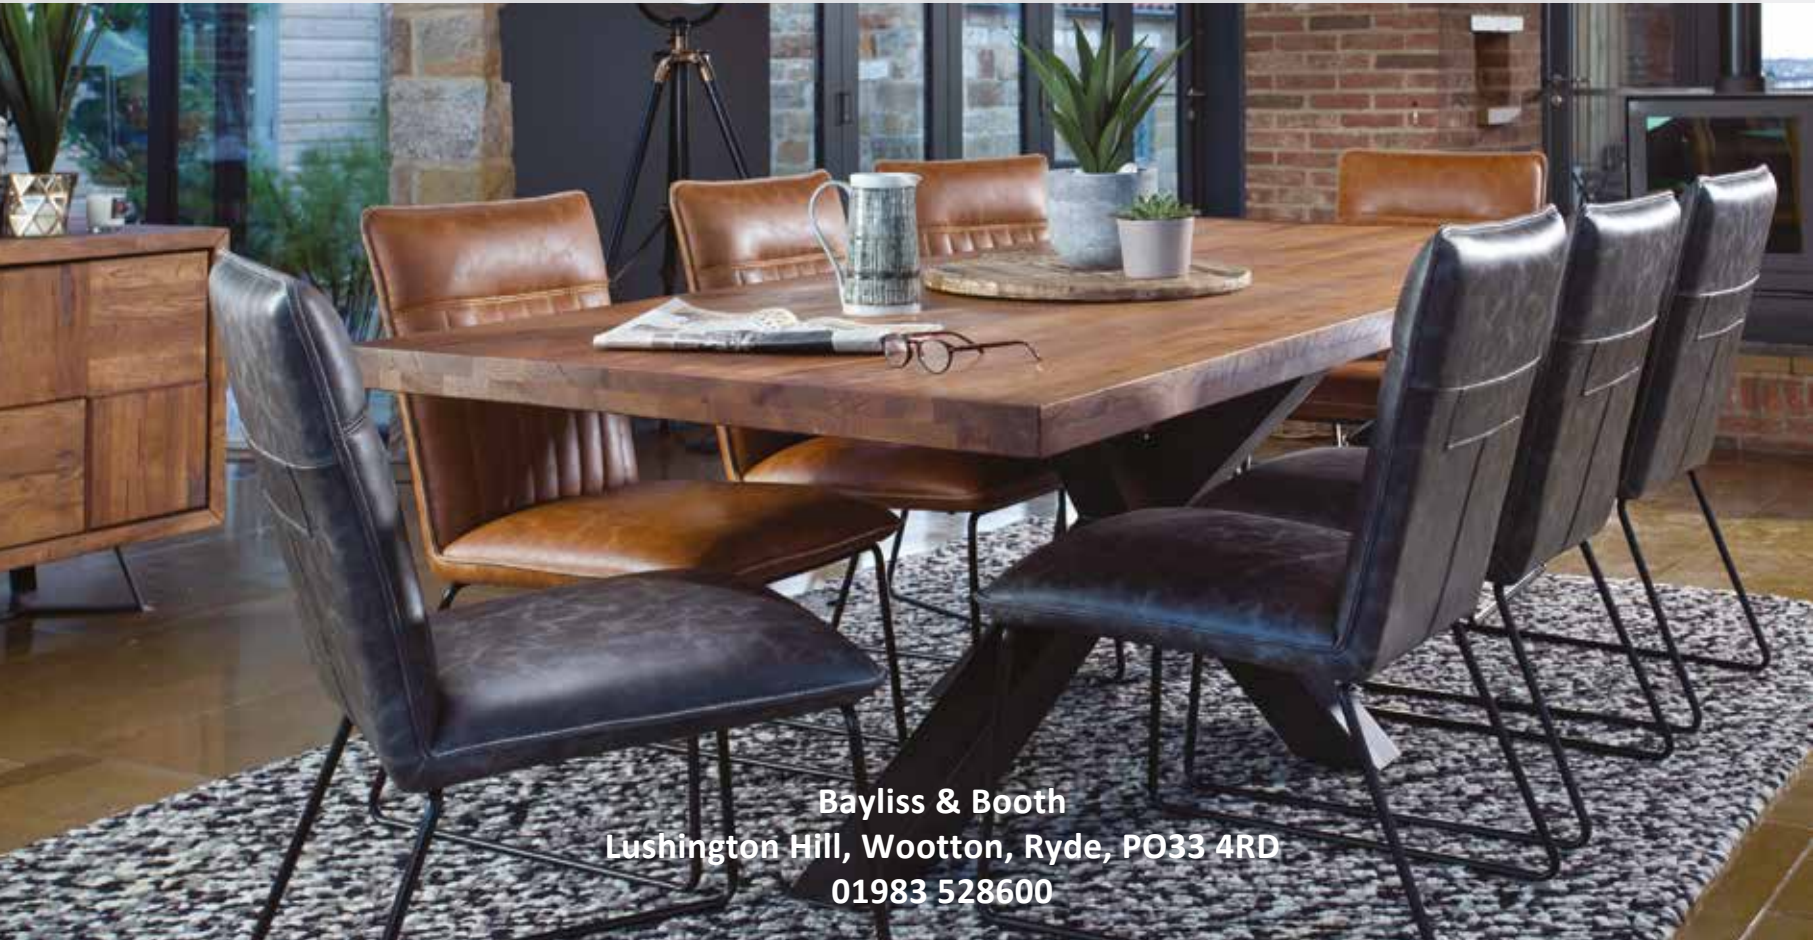

COSMOPOLITAN FURNITURE RANGE

CREATE THE LOOK

With 3 table bases and sideboards to choose from, you really can create a different look in your dining room.

SOLID OAK

Produced from 100% solid European oak with a mid tone finish applied.

EXTENSIVE RANGE

With 17 different beautiful pieces to choose from you can create your own combination.

Bayliss & Booth

Lushington Hill, Wootton, Ryde, PO33 4RD

01983 528600

**150CM SQUARE
DINING TABLE**

H77cm W150cm D150cm [190814]

200CM DINING TABLE

H77cm W200cm D100cm [190805]

240CM DINING TABLE

H77cm W240cm D100cm [190806]

180CM DINING TABLE

H77cm W180cm D90cm [190803]

220CM DINING TABLE

H77cm W220cm D100cm [190804]

180CM DINING TABLE

H77cm W180cm D90cm [190825]

220CM DINING TABLE

H77cm W220cm D100cm [190826]

WIDE SIDEBORD

H84cm W150cm D44cm [190807]

WIDE SIDEBORD

H86cm W158cm D46cm [190808]